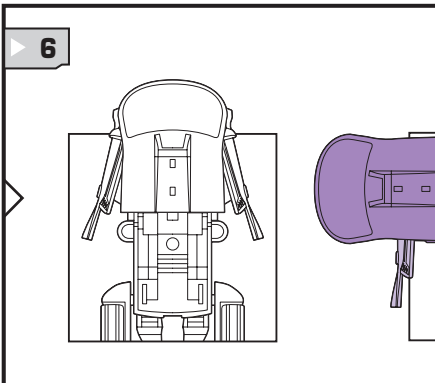

TRANSFORMERS

AGES 5+
83743/15200 Asst.

JOLT
DECEPTICON

NOTE: Some parts are made to detach if excessive force is applied and are designed to be reattached if separation occurs. Adult supervision may be necessary for younger children.

TRANSFORMERS.COM

CHANGING TO ROBOT

TURBO MODE

Reverse order of instructions to convert back into vehicle.